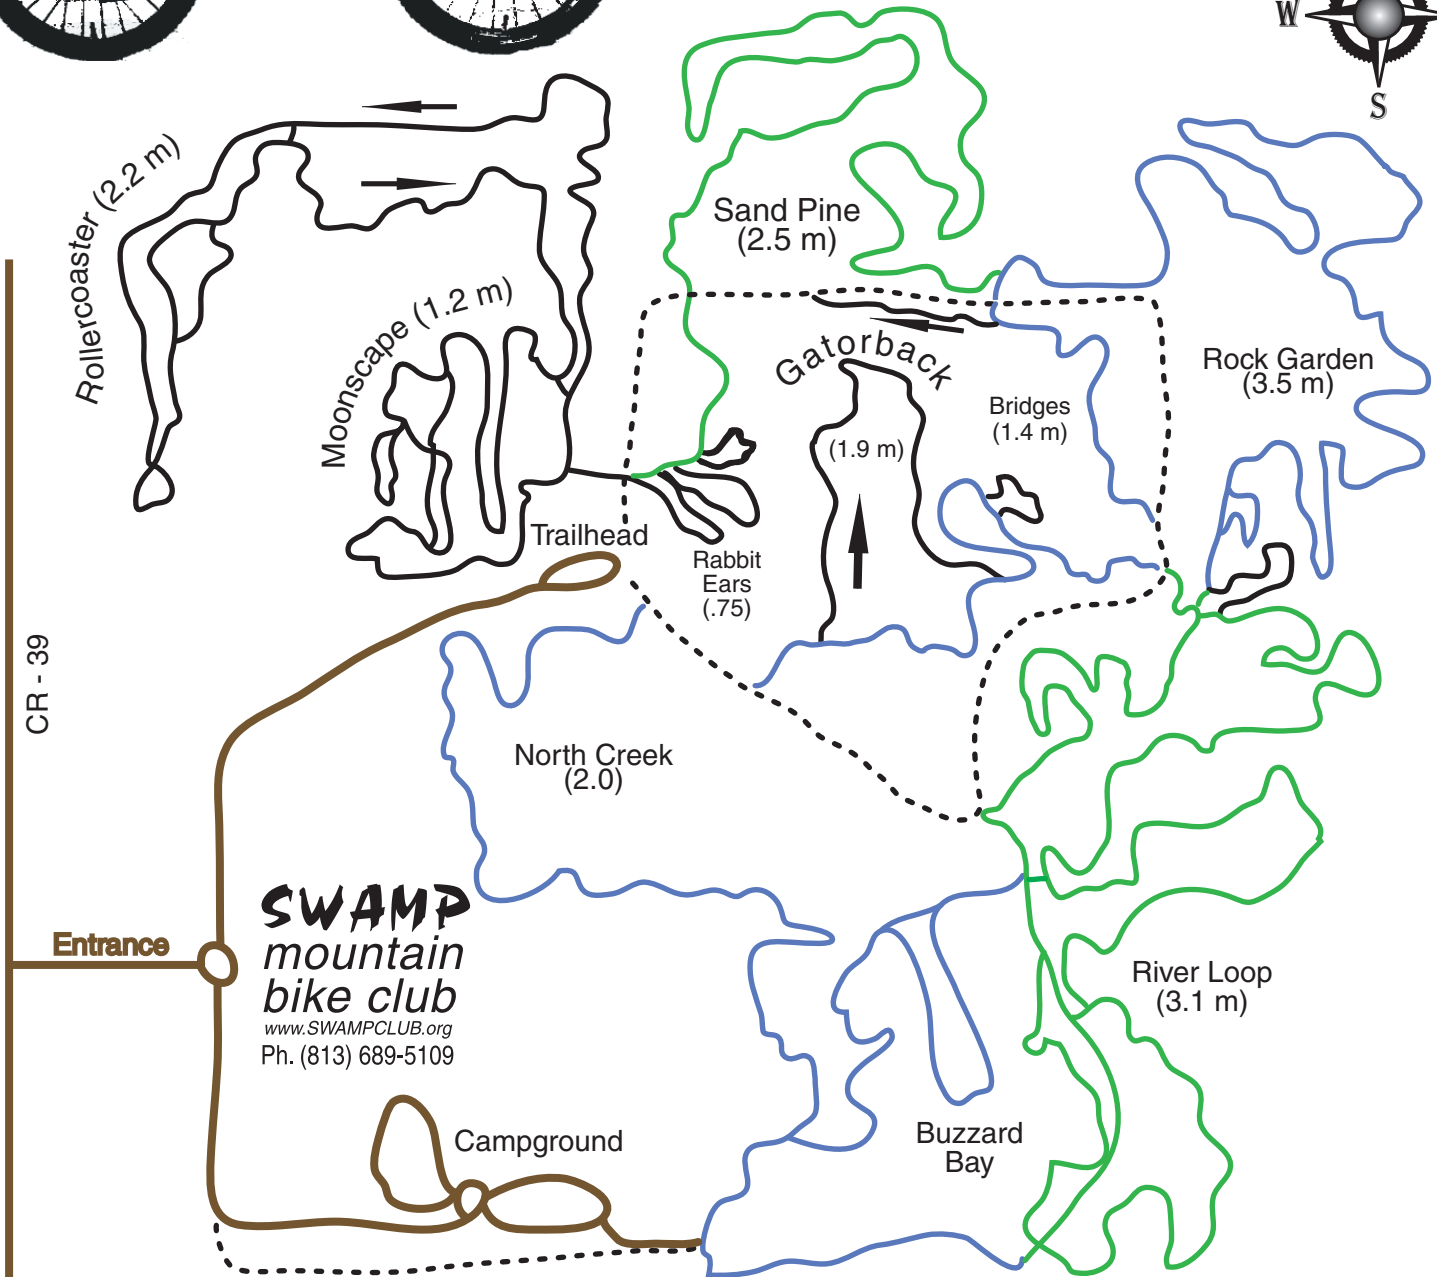

ALAFIA RIVER STATE PARK Off-road Bicycle Trails

Join SWAMP to help support these trails.

◆◆ VERY Difficult Trails - Gatorback & Moonscape

EMERGENCY, CALL: 911

RANGER 813-672-5320

RANGER CELL: 813-917-1009

◆ Difficult Trails - Rabbit Ears & Rollercoaster

■ Intermediate Trails - Bridges, North Creek & Rock Garden

● Easier Trails - River Loop & Sand Pine

Helmets Required - Bikes Yield To Hikers And Horses